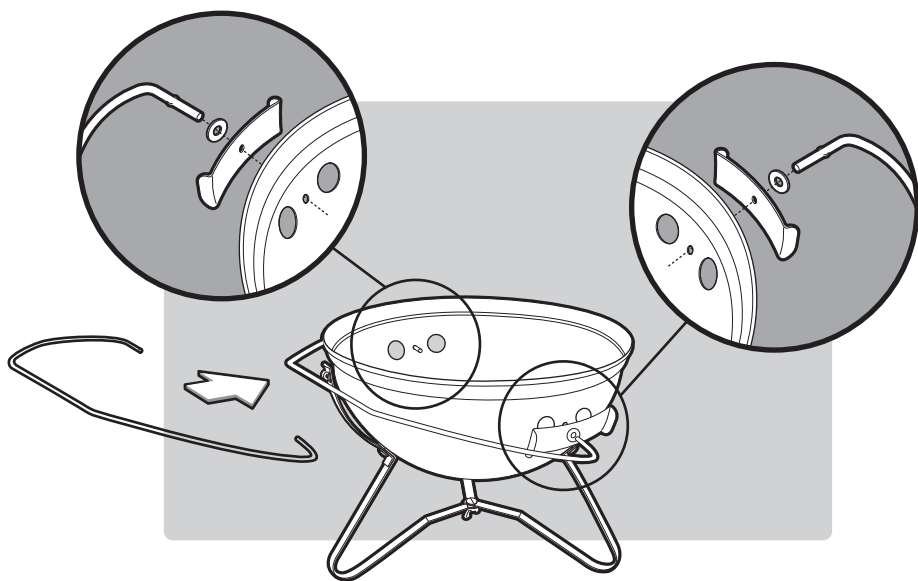

SMOKEY JOE® GOLD CHARCOAL GRILL

Read owner's guide before using the barbecue.

14½ inch
(37 cm)

55036_022811
US ENGLISH

Smokey Joe Gold 061509

1**1-****2****1-****3****3-**

5

6